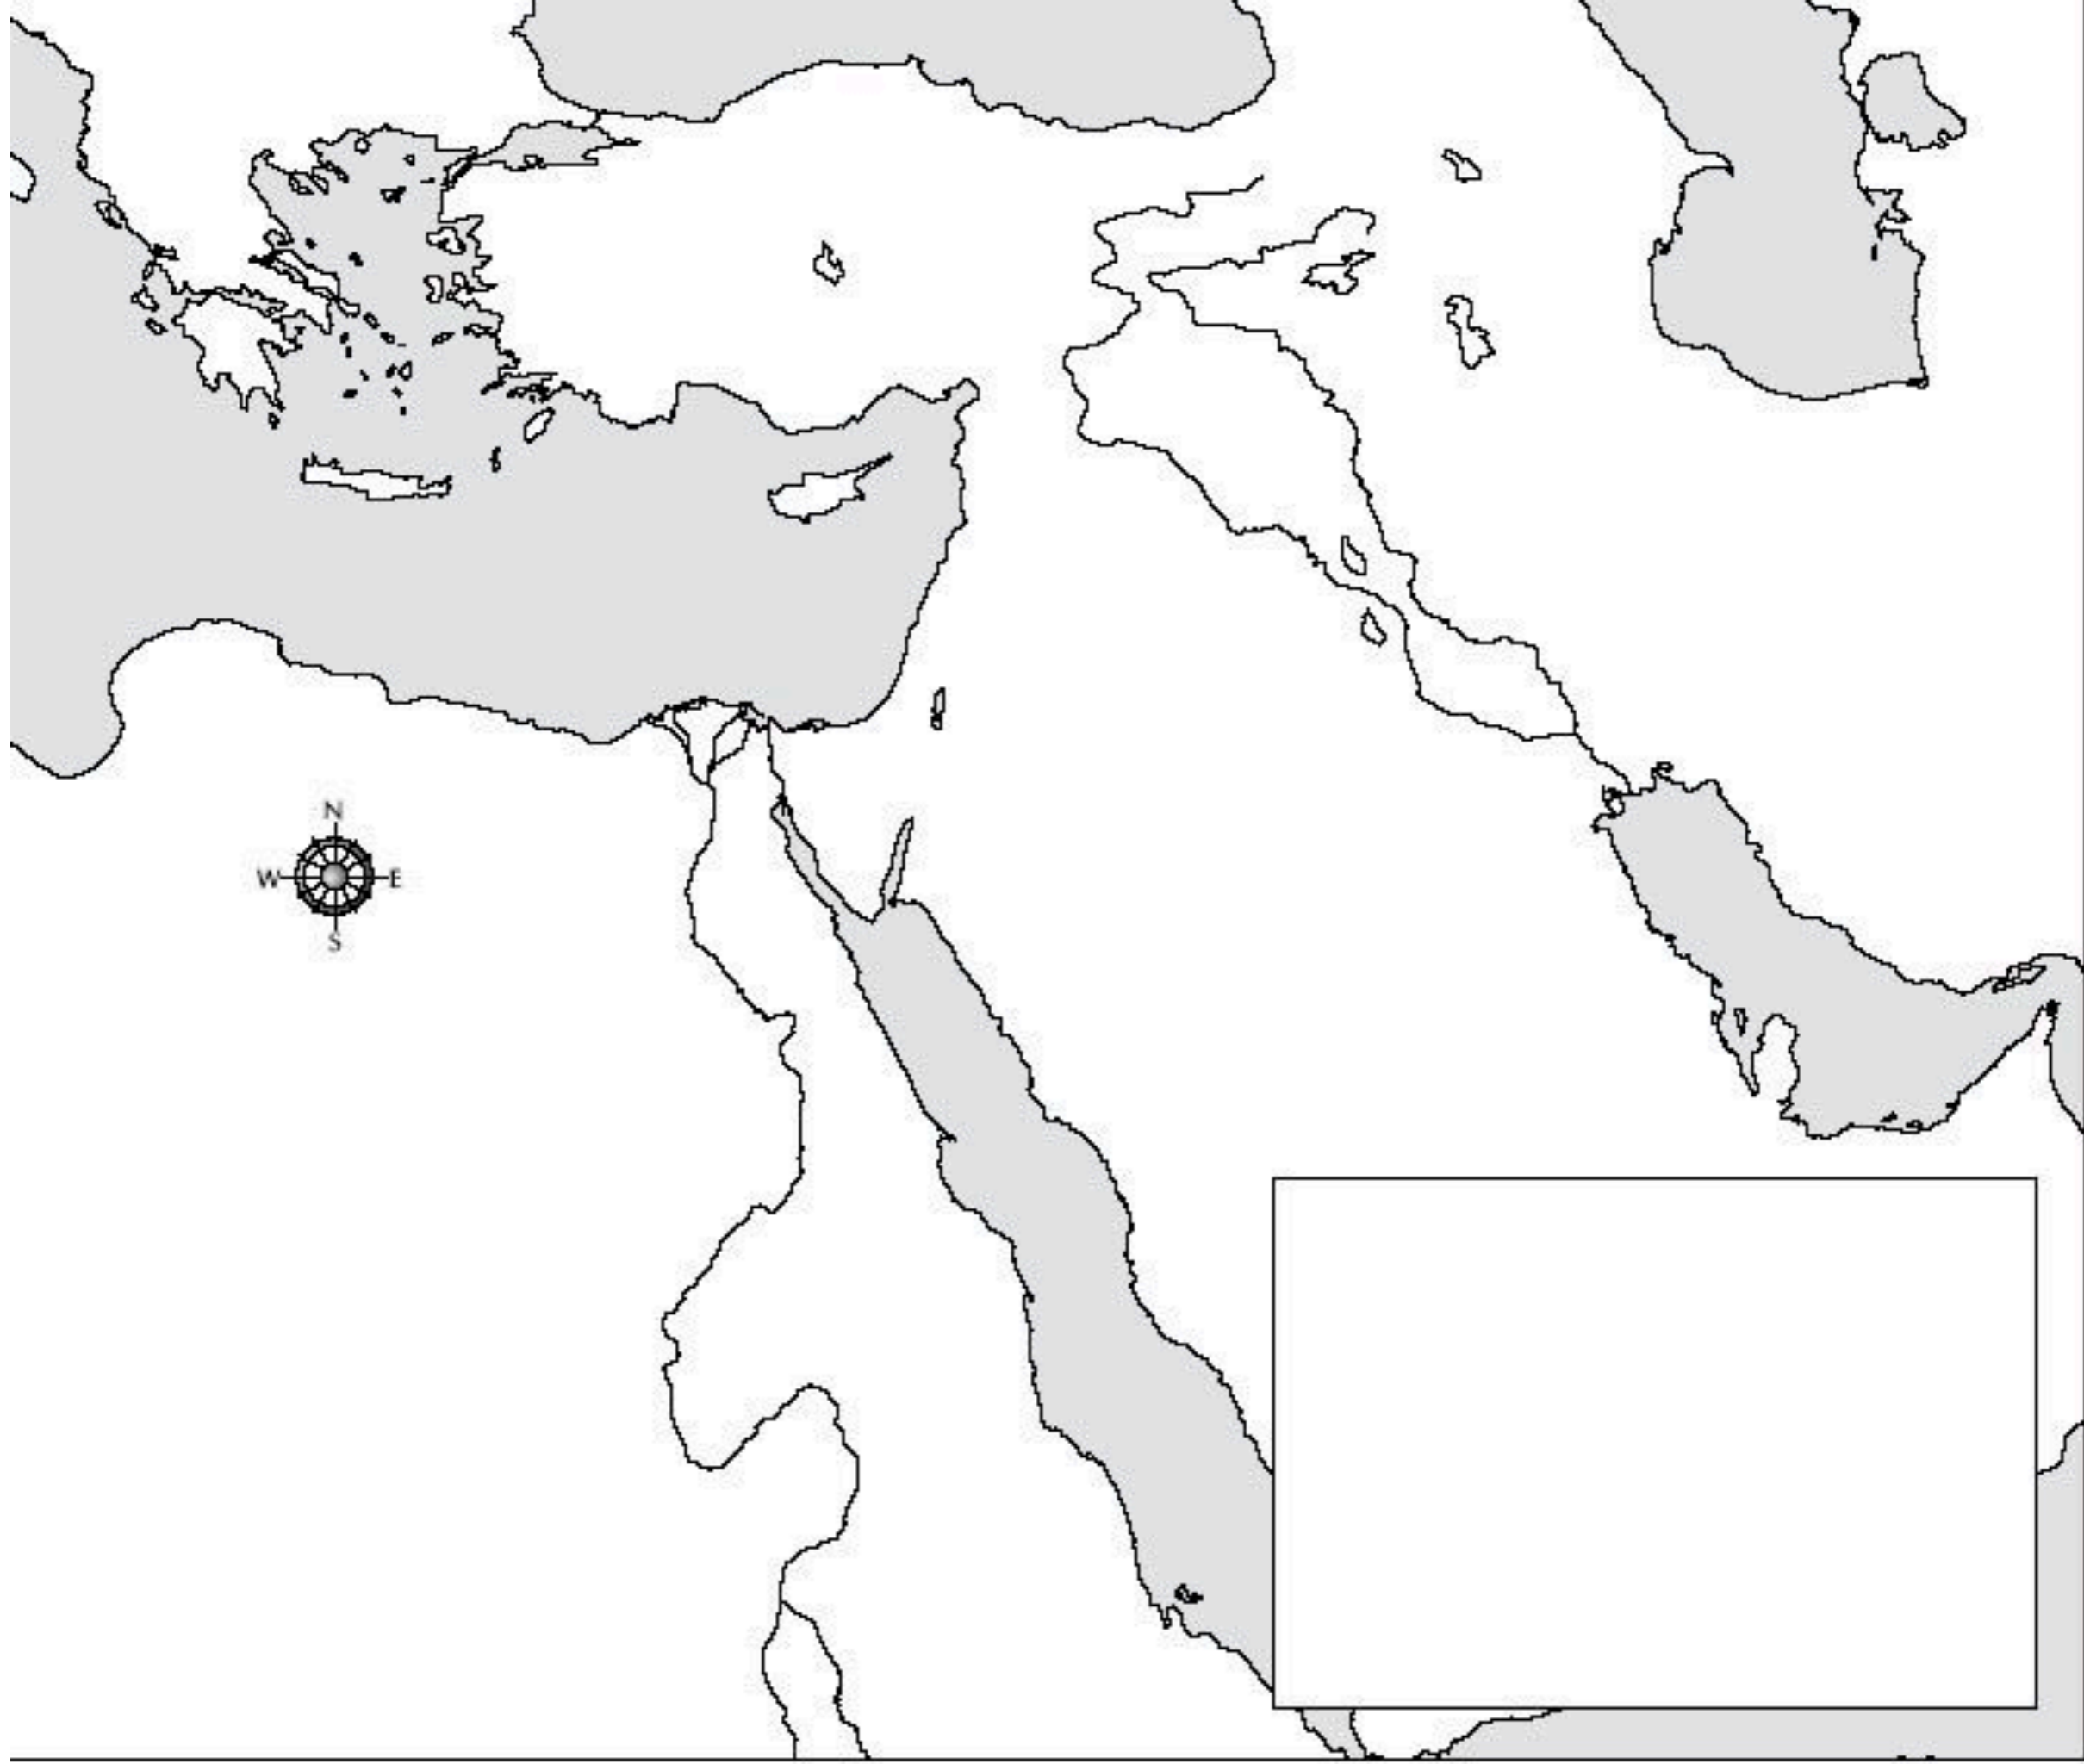

Bible Maps

Middle East

**Label the following map with the following:
(Use color pencil or crayon when circling areas or drawing rivers)**

- **Tigris River**
- **Euphrates River**
- **Nile River**
- **Draw and Label Jordan River (blue ink or pencil)**
- **Israel**
- **Egypt**
- **Circle Mesopotamia(red)**
- **Circle Fertile Crescent(blue)**
- **Mediterranean Sea**
- **Following Cities: Babylon, Nineveh, Ur, Haran**

Map of Israel

Label on the next map

- Draw and label Jordan River and Sea of Galilee(in blue ink or pencil), label Dead sea, Nile river
- Find the following cities: Jerusalem, Dan, Shechem, Bethel, Hebron, Jericho
- Circle the limits of the Kingdom of David and Solomon in black ink or color pencil.
- Circle also the limits of the Kingdoms of Israel(red ink or pencil) and Judah(green ink or pencil)